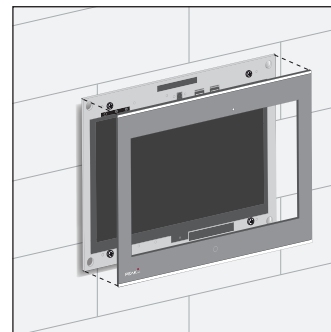

Cadre apparent ITT/Wall-Mounted Frame ITT

PEAKnx
Dogawist Investment GmbH
Otto-Röhm-Straße 69
64293 Darmstadt

www.peaknx.com
info@peaknx.com