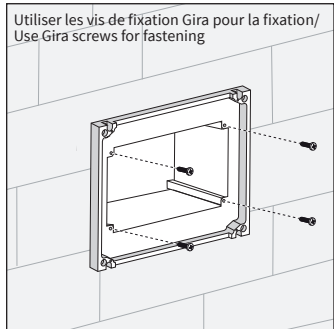

Cadre apparent ITT/Wall-Mounted Frame ITT

PEAKnx
Dogawist Investment GmbH
Otto-Röhm-Straße 69
64293 Darmstadt

www.peaknx.com
info@peaknx.com