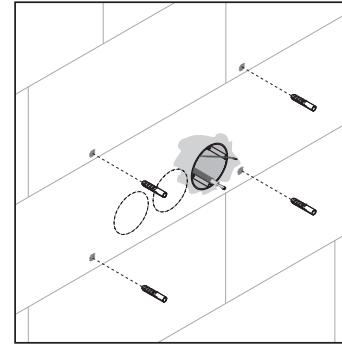

221 mm

Cadre apparent/Wall-Mounted Frame

Percer/Drill: 6 mm

PEAK^{NX}

PEAKnx
Dogawist Investment GmbH
Otto-Röhm-Straße 69
64293 Darmstadt

www.peaknx.com
info@peaknx.com

190 mm