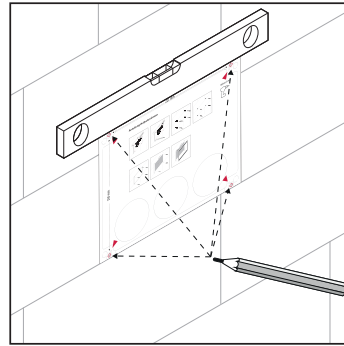

221 mm

Cadre apparent/Wall-Mounted Frame

Percer/Drill: 6 mm

PEAK^{NX}

PEAKnx
Dogawist Investment GmbH
Otto-Röhm-Straße 69
64293 Darmstadt

www.peaknx.com
info@peaknx.com

190 mm