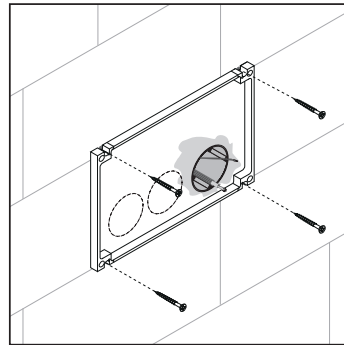

221 mm

Cadre apparent/Wall-Mounted Frame

Percer/Drill: 6 mm

PEAK^{NX}

PEAKnx
Dogawist Investment GmbH
Otto-Röhm-Straße 69
64293 Darmstadt

www.peaknx.com
info@peaknx.com

190 mm