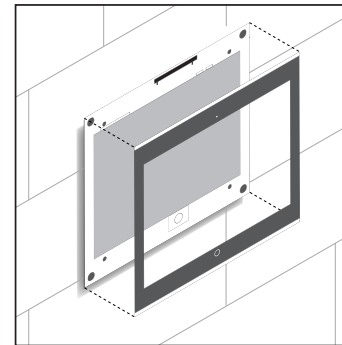

221 mm

Cadre apparent/Wall-Mounted Frame

Percer/Drill: 6 mm

PEAK^{NX}

PEAKnx
Dogawist Investment GmbH
Otto-Röhm-Straße 69
64293 Darmstadt

www.peaknx.com
info@peaknx.com

190 mm