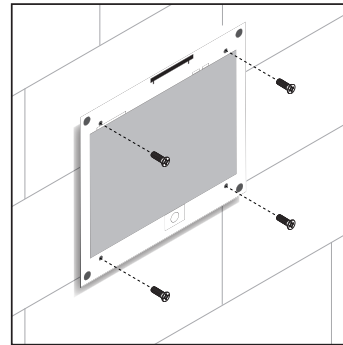

221 mm

Cadre apparent/Wall-Mounted Frame

Percer/Drill: 6 mm

PEAK^{NX}

PEAKnx
Dogawist Investment GmbH
Otto-Röhm-Straße 69
64293 Darmstadt

www.peaknx.com
info@peaknx.com

190 mm