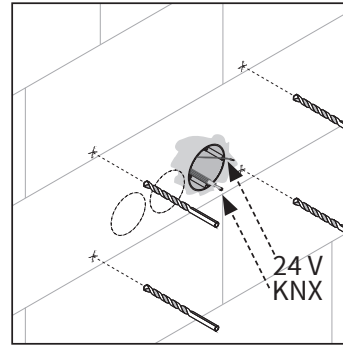

221 mm

Cadre apparent/Wall-Mounted Frame

Percer/Drill: 6 mm

PEAK^{NX}

PEAKnx
Dogawist Investment GmbH
Otto-Röhm-Straße 69
64293 Darmstadt

www.peaknx.com
info@peaknx.com

190 mm