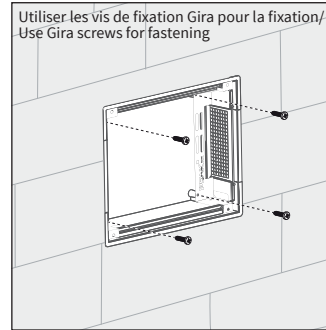

Adaptateur pour la boîte d'encastement GIRA Control 9/ Adapter for the GIRA Control 9 Flush-Mounted Box

PEAKnx
Dogawist Investment GmbH
Otto-Röhm-Straße 69
64293 Darmstadt

www.peaknx.com
info@peaknx.com