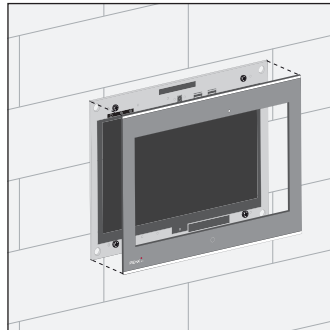

Adaptateur pour la boîte d'encastement GIRA Control 9/ Adapter for the GIRA Control 9 Flush-Mounted Box

PEAKnx
Dogawist Investment GmbH
Otto-Röhm-Straße 69
64293 Darmstadt

www.peaknx.com
info@peaknx.com