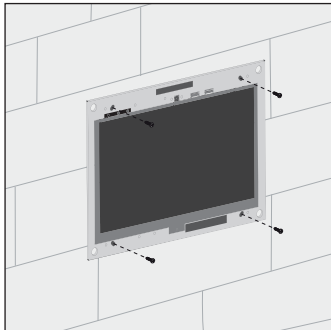

Adaptateur pour la boîte d'encastement GIRA Control 9/ Adapter for the GIRA Control 9 Flush-Mounted Box

PEAKnx
Dogawist Investment GmbH
Otto-Röhm-Straße 69
64293 Darmstadt

www.peaknx.com
info@peaknx.com