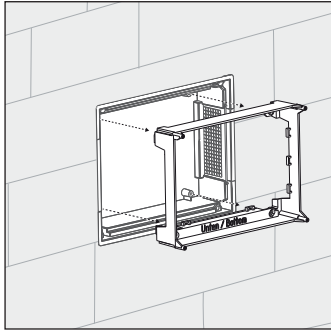

Adaptateur pour la boîte d'encastement GIRA Control 9/ Adapter for the GIRA Control 9 Flush-Mounted Box

PEAKnx
Dogawist Investment GmbH
Otto-Röhm-Straße 69
64293 Darmstadt

www.peaknx.com
info@peaknx.com